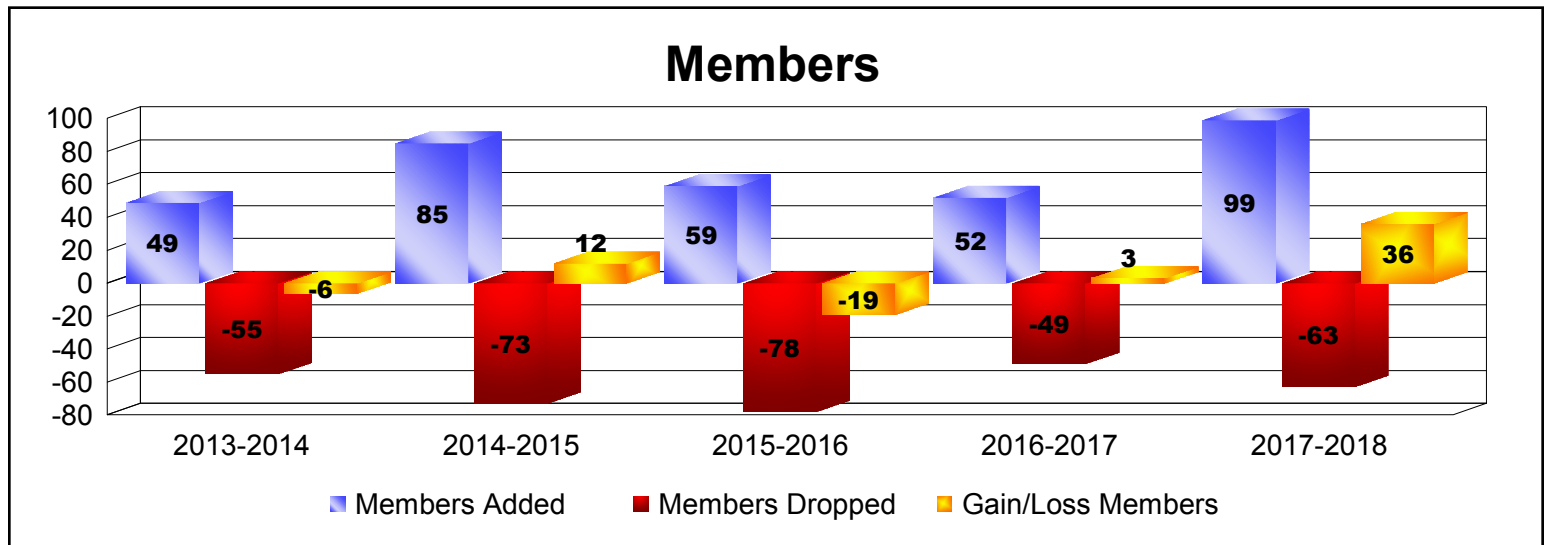

Year	New Clubs	Dropped Clubs	Gain/ Loss Clubs	New Members	Charter Members	Reinstate Members	Transfer Members	Total Member Added	Total Members Dropped	Gain/ Loss Members
2013-2014	0	0	0	46	2	1	0	49	-55	-6
2014-2015	1	0	1	60	21	0	4	85	-73	12
2015-2016	0	0	0	56	0	2	1	59	-78	-19
2016-2017	0	0	0	46	1	0	5	52	-49	3
2017-2018	2	0	2	47	47	3	2	99	-63	36
Average	1	0	1	51	14	1	2	69	-64	5

Year	New Clubs	Dropped Clubs	Gain/ Loss Clubs	New Members	Charter Members	Reinstate Members	Transfer Members	Total Member Added	Total Members Dropped	Gain/ Loss Members
2013-2014	0	0	0	40	0	0	1	41	-143	-102
2014-2015	1	0	1	52	30	2	4	88	-101	-13
2015-2016	1	0	1	30	21	12	4	67	-126	-59
2016-2017	0	0	0	70	2	2	0	74	-74	0
2017-2018	2	0	2	79	55	2	10	146	-81	65
Average	1	0	1	54	22	4	4	83	-105	-22