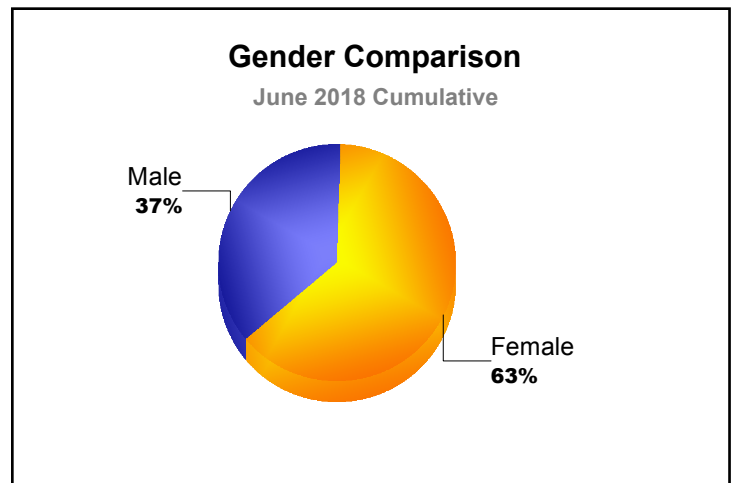

Year	New Clubs	Dropped Clubs	Gain/ Loss Clubs	New Members	Charter Members	Reinstate Members	Transfer Members	Total Member Added	Total Members Dropped	Gain/ Loss Members
2013-2014	0	0	0	46	2	1	0	49	-55	-6
2014-2015	1	0	1	60	21	0	4	85	-73	12
2015-2016	0	0	0	56	0	2	1	59	-78	-19
2016-2017	0	0	0	46	1	0	5	52	-49	3
2017-2018	2	0	2	47	47	3	2	99	-63	36
Average	1	0	1	51	14	1	2	69	-64	5