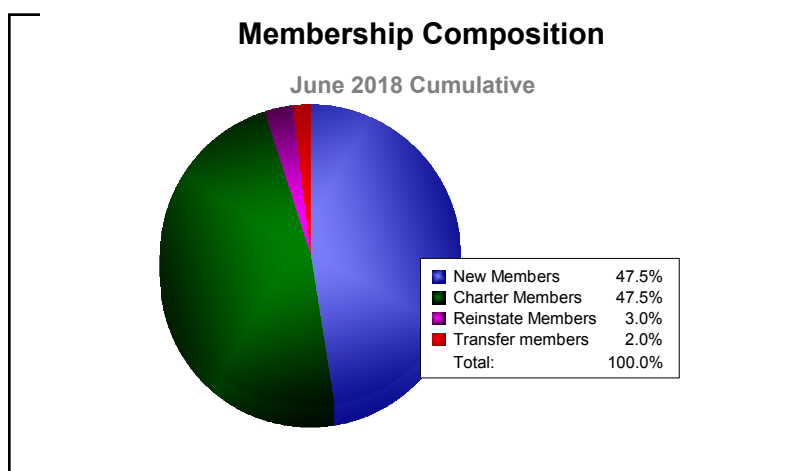

Year	New Clubs	Dropped Clubs	Gain/ Loss Clubs	New Members	Charter Members	Reinstate Members	Transfer Members	Total Member Added	Total Members Dropped	Gain/ Loss Members
2013-2014	0	0	0	46	2	1	0	49	-55	-6
2014-2015	1	0	1	60	21	0	4	85	-73	12
2015-2016	0	0	0	56	0	2	1	59	-78	-19
2016-2017	0	0	0	46	1	0	5	52	-49	3
2017-2018	2	0	2	47	47	3	2	99	-63	36
Average	1	0	1	51	14	1	2	69	-64	5