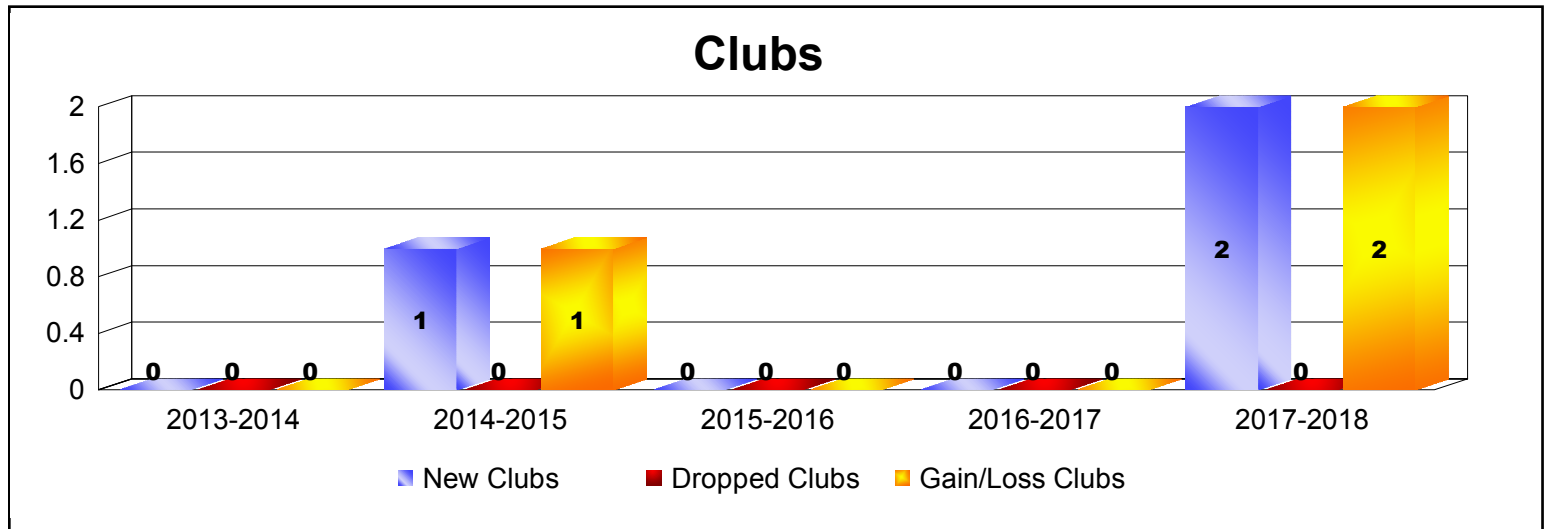

Year	New Clubs	Dropped Clubs	Gain/ Loss Clubs	New Members	Charter Members	Reinstate Members	Transfer Members	Total Member Added	Total Members Dropped	Gain/ Loss Members
2013-2014	0	0	0	46	2	1	0	49	-55	-6
2014-2015	1	0	1	60	21	0	4	85	-73	12
2015-2016	0	0	0	56	0	2	1	59	-78	-19
2016-2017	0	0	0	46	1	0	5	52	-49	3
2017-2018	2	0	2	47	47	3	2	99	-63	36
Average	1	0	1	51	14	1	2	69	-64	5

Year	New Clubs	Dropped Clubs	Gain/ Loss Clubs	New Members	Charter Members	Reinstate Members	Transfer Members	Total Member Added	Total Members Dropped	Gain/ Loss Members
2013-2014	0	0	0	40	0	0	1	41	-143	-102
2014-2015	1	0	1	52	30	2	4	88	-101	-13
2015-2016	1	0	1	30	21	12	4	67	-126	-59
2016-2017	0	0	0	70	2	2	0	74	-74	0
2017-2018	2	0	2	79	55	2	10	146	-81	65
Average	1	0	1	54	22	4	4	83	-105	-22